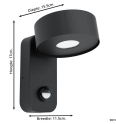

Specifications Eglo Wall Light Palosco Steel Black 4W 360lm - 830 Warm White | IP44 - Motion Sensor

[View Product](#)

## General Information

SKU	260772
EAN	9002759987381
Manufacturer Code	98738
Brand	Eglo
Manufacturer Name	AL-LED-WL WITH SENSOR BLACK 'PALOSCO'
Any Lamp all-in warranty	5 Years
Average Lifetime (h)	25000

## Dimensions

Length (mm)	115
Height (mm)	170