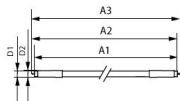

[View Product](#)

General Information

SKU	262739
EAN	8721103138118
Brand	Philips
Manufacturer Name	MAS LEDtube 1500mm UE 18.9W 840 T5 EELB
Full box quantity	10
Any Lamp all-in warranty	5 Years
Energy efficiency class	B
Average Lifetime (h)	70000
Voltage (V)	220-240

Technical Information

Technology	LED
Replaces (Watt)	21
Wattage	18W
Dimmable	Not Dimmable
Cap / Base	G5
Rotatable	No
Colour Code	840 Cool White
Colour temperature (Kelvin)	4000 Cool White
Colour Rendering (Ra)	80-89
Colour of Light	White