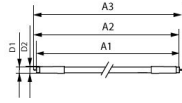

Specifications Philips Master Ultra Efficient LED Tube T5  
(Mains AC) Ultra Efficiency 18W 3500lm - 840 Cool White  
| 115cm - Replaces 54W

[View Product](#)

## Dimensions

Length 120cm

Length (mm) 1163

Diameter (mm) 19

Exact shape T5