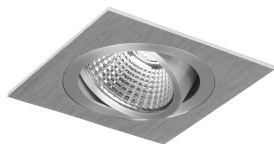

Specifications LED Spot Smooth Square Tiltable Aluminium 8.4W 550lm 36D - 930 Warm White | Cutout 75mm - Best Colour Rendering - Dimmable

[View Product](#)

General Information

SKU	222705
EAN	8720584040606
Manufacturer Code	2.11.3205
Brand	Lumi Parts
Manufacturer Name	LED spot Smooth square swivel/tilt 3000K Alu dimmable CRI>90
Any Lamp all-in warranty	1 Year
Average Lifetime (h)	50000

Technical Information

Technology	LED Integrated
Wattage	8.4W
Voltage (V)	220-240
Dimmable	Dimmable
Colour Code	930 Warm White
Colour temperature (Kelvin)	3000 Warm White
Colour Rendering (Ra)	90-99
Colour of Light	White
Light colour options	Single Color
Luminous Flux (Lumen)	550lm
Luminous Efficacy (lm/W)	65

Beam Angle (degree)	36
Product Type Category	LED spotlight

Fixture Information

Including bulb	Yes
Mounting Method	Recessed
Cut out (mm)	75
Optical Cover	PC (Polycarbonate)
IP-rating	IP20
Impact Protection (IK)	IK02 - 0.20 joule
Housing	Aluminium
Colour of the Fixture	Grey
Finish of Reflector	Aluminium
Tiltable	Yes
Series	Smooth