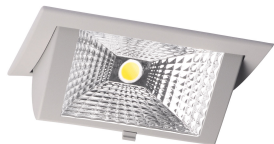

Specifications LED Downlight Wallwasher Wally Medium Grey 27W 3850lm 78x100D - 840 Cool White - 238x145mm

[View Product](#)

General Information

SKU	222653
EAN	8720584027492
Manufacturer Code	2.11.1783
Brand	Lumi Parts
Manufacturer Name	WallWasher recessed Wally medium LED SLM4000 gray 4000K Philips, incl. driver
Any Lamp all-in warranty	5 Years
Average Lifetime (h)	50000

Technical Information

Tiltable	Yes
Technology	LED Integrated
Wattage	27W
Voltage (V)	220-240
Dimmable	Not Dimmable
Colour Code	840 Cool White
Colour temperature (Kelvin)	4000 Cool White
Colour Rendering (Ra)	80-89
Colour of Light	White
Light colour options	Single Color
Driver Included	Yes

Beam Angle (degree)	78x100
Luminous Flux (Lumen)	3850lm
Luminous Efficacy (lm/W)	142.6
Power factor	>0.90
Installation Depth (mm)	100
Unified Glare Rating	< 28 - for hallways and storage rooms
Optical Cover	Glass
Product Type Category	LED Downlight

Fixture Information

Mounting Method	Recessed
Cut out (mm)	218x125
IP-rating	IP20
Housing	Aluminium
Colour of the Fixture	White
Fixture Connection	PIP [Push-in connector and pull relief]
Series	Wally Medium