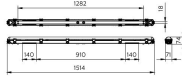

Specifications Philips LED Waterproof Batten
Ledinaire WT065C 30/53W 4100/6800lm - 840
Cool White | 150cm - Through Wiring

[View Product](#)

General Information

SKU	248758
EAN	8720169500242
Manufacturer Code	8720169500242
Brand	Philips
Manufacturer Name	WT065C LED41_68S/840 PSU L1500 TW1
Any Lamp all-in warranty	5 Years
Average Lifetime (h)	50000
D-Mark	Yes

Luminous Efficacy (lm/W)	128
Power factor	>0.90
Including bulb	Yes
Length	150cm
Product Type Category	LED Waterproof Batten

Fixture Information

EOC8	50024299
Mounting Method	Surface
Fixture Connection	PI [Push-in connector 3-pole]
Optical Cover	Opal
IP-rating	IP65
Impact Protection (IK)	IK08 - 5 joules
Operating Temperature	0 to +25
Housing	Plastic
Colour of the Fixture	Grey
Colour of material	Grey
Emergency Lighting	No Emergency Unit
Series	Ledinaire

Dimensions

Length (mm)	1514
Width (mm)	71
Height (mm)	74

Order from the **largest lighting specialist** in Europe  **Customised** quotation

Sensor Information

Up to **7 years warranty**

Easy return process