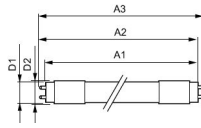

Specifications Philips LED Tube T8 CorePro (UN) Ultra Output 23W 3500lm - 840 Cool White | 150cm Replaces 58W

[View Product](#)

General Information

SKU	248775
EAN	8720169200043
Manufacturer Code	8720169200043
Brand	Philips
Manufacturer Name	CorePro LEDtube UN 1500mm UO 23W840 T8
Full box quantity	20
Any Lamp all-in warranty	3 Years
Energy efficiency class	D
Average Lifetime (h)	50000
Voltage (V)	220-240

Dimensions

Length	150cm
Length (mm)	1514
Diameter (mm)	28

Why Any-lamp?

 Order from the **largest lighting specialist** in Europe  **Customised** quotation

Up to **7 years warranty**

Easy return process