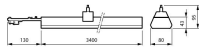

Specifications Philips LED Trunking Blind Cover Coreline
LL234X | 3400mm - 7-pole

[View Product](#)