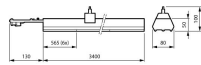

Specifications Philips LED Trunking Coreline LL234X 158W
24000lm 84D - 840 Cool White | 3400mm - 7-pole - Dali
Dimmable