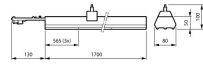

Specifications Philips LED Trunking Coreline LL217X
48.5W 8000lm 84D - 840 Cool White | 1700mm - 7-pole -
Dali Dimmable