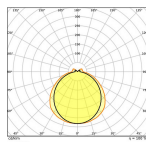

[View Product](#)

General Information

SKU	257404
EAN	8719157070423
Manufacturer Code	8719157070423
Brand	Ledvance
Manufacturer Name	Multipack 10x DULUX LED F18 EM V 8W 840 2G10 LEDV
Full box quantity	10
Any Lamp all-in warranty	3 Years
Energy efficiency class	E
Average Lifetime (h)	30000

Technical Information

Technology	LED
Replaces (Watt)	18
Wattage	8W
Dimmable	Not Dimmable
Cap / Base	2G10 (4-pins)
Number of pins	4
Colour Code	840 Cool White
Colour temperature (Kelvin)	4000 Cool White
Colour Rendering (Ra)	80-89