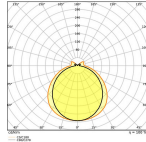

[View Product](#)

General Information

SKU	257409
EAN	8719157070300
Manufacturer Code	8719157070300
Brand	Ledvance
Manufacturer Name	Multipack 10x DULUX LED F24 EM V 12W 840 2G10 LEDV
Full box quantity	10
Any Lamp all-in warranty	3 Years
Energy efficiency class	E
Average Lifetime (h)	30000

Technical Information

Technology	LED
Replaces (Watt)	24
Wattage	12W
Dimmable	Not Dimmable
Cap / Base	2G10 (4-pins)
Number of pins	4
Colour Code	840 Cool White
Colour temperature (Kelvin)	4000 Cool White
Colour Rendering (Ra)	80-89