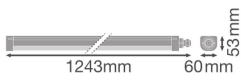

Specifications Multipack 4x Ledvance LED Waterproof Batten 33W 3960lm - 840 Cool White | 120cm

[View Product](#)

General Information

SKU	257362
EAN	8719157069137
Manufacturer Code	8719157069137
Brand	Ledvance
Manufacturer Name	Multipack 4x DP COMP 1200 V 33W 840 IP66 PS LEDV
Any Lamp all-in warranty	5 Years
Average Lifetime (h)	75000

Technical Information

Technology	LED Integrated
Replaces (Watt)	2x36
Wattage	33W
Voltage (V)	220-240
Dimmable	Not Dimmable
Colour of Light	White
Colour Code	840 Cool White
Colour temperature (Kelvin)	4000 Cool White
Colour Rendering (Ra)	80-89
Light colour options	Single Color
Luminous Flux (Lumen)	3960lm

Luminous Efficacy (lm/W)	123
Power factor	>0.90
Including bulb	Yes
Length	120cm
Product Type Category	LED Waterproof Batten

Fixture Information

Mounting Method	Surface
Fixture Connection	Connection unit 3-pole
Optical Cover	PC (Polycarbonate)
IP-rating	IP66
Impact Protection (IK)	IK08 - 5 joules
Operating Temperature	-20 to +45
Housing	PC (Polycarbonate)
Colour of the Fixture	White
Emergency Lighting	No Emergency Unit
Series	Compact

Dimensions

Length (mm)	1243
Width (mm)	60
Height (mm)	53

Why Any-lamp?

Sensor Information

 Order from the **largest lighting specialist** in Europe  **Customised** quotation

Type of sensor

No Sensor

Up to **7 years warranty**