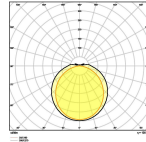

Specifications Multipack 4x Ledvance LED Waterproof Batten 33W 3960lm - 840 Cool White | 120cm

[View Product](#)

General Information

SKU	257362
EAN	8719157069137
Manufacturer Code	8719157069137
Brand	Ledvance
Manufacturer Name	Multipack 4x DP COMP 1200 V 33W 840 IP66 PS LEDV
Any Lamp all-in warranty	5 Years
Average Lifetime (h)	75000

Technical Information

Technology	LED Integrated
Replaces (Watt)	2x36
Wattage	33W
Voltage (V)	220-240
Dimmable	Not Dimmable
Colour of Light	White
Colour Code	840 Cool White
Colour temperature (Kelvin)	4000 Cool White
Colour Rendering (Ra)	80-89
Light colour options	Single Color
Luminous Flux (Lumen)	3960lm