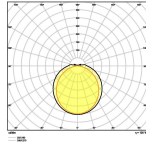

Specifications Multipack 4x Ledvance LED Waterproof Batten 50W 6100lm - 840 Cool White | 150cm

[View Product](#)

General Information

SKU	257367
EAN	8719157069113
Manufacturer Code	8719157069113
Brand	Ledvance
Manufacturer Name	Multipack 4x DP COMP 1500 V 50W 840 IP66 PS LEDV
Any Lamp all-in warranty	5 Years
Average Lifetime (h)	75000

Technical Information

Technology	LED Integrated
Replaces (Watt)	2x58
Wattage	50W
Voltage (V)	220-240
Dimmable	Not Dimmable
Colour of Light	White
Colour Code	840 Cool White
Colour temperature (Kelvin)	4000 Cool White
Colour Rendering (Ra)	80-89
Light colour options	Single Color
Luminous Flux (Lumen)	6100lm