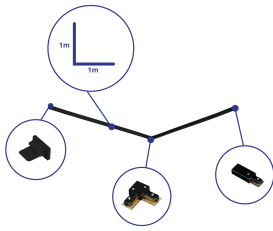

## Specifications Bright Choice Rail Set 1-Phase L 1 x 1 Meter Black | incl. End Cap, Power Connector and L - Connector

[View Product](#)

### General Information

SKU	254079
EAN	8719157064644
Manufacturer Code	806118
Brand	Bright Choice
Manufacturer Name	Complete L shaped 1-Phase Track Set Black – 1 x 1 meter incl. End Cap, Power Connector and L -Conne
Full box quantity	1
Any Lamp all-in warranty	3 Years

### Technical Information

Colour of the Fixture	Black
Product Type Category	Accessory - 1-Phase Track

### Dimensions

Length (mm)	1000
Height (mm)	20
Width (mm)	34

Order from the **largest lighting specialist** in Europe **Customised** quotation