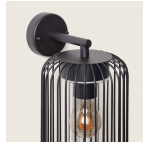

Specifications Bright Choice Wall Light
Dadawa Stainless Steel Black |
Suitable for 1x E27

[View Product](#)

General Information

SKU	255359
EAN	8719157064187
Manufacturer Code	113336
Brand	Bright Choice
Manufacturer Name	Dadawa Outdoor Stainless Steel Wall Light
Any Lamp all-in warranty	3 Years

Technical Information

Technology	Fixture with Socket
Voltage (V)	220-240
Dimmable	Dimmable when using a Dimmable Bulb
Suitable for	E27
Including bulb	No
Amount of bulbs required	1
Maximum Wattage Rating	15
Tiltable	No
Mounting Method	Wall mounted
Emergency Lighting	No Emergency Unit
Product Type Category	Decorative Lighting with Socket

Fixture Information

Fixture Connection Terminal block

IP-rating IP44

Operating Temperature -20 to +50

Colour of the Fixture Black

Housing Stainless Steel

Series Dadawa

Dimensions