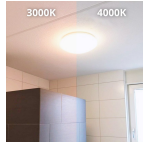

Specifications Noxion LED Bulkhead Corido White 22W 2075lm - 840 Cool White | 410mm - IP44 - Emergency 1H

[View Product](#)

General Information

SKU	245477
EAN	8719157043427
Manufacturer Code	8719157043427
Brand	Noxion
Manufacturer Name	Noxion LED Ceiling Light Corido IP44 22W 4000K Ø410mm + Emergency integration OMIM01.LD.0052
Any Lamp all-in warranty	4 Years
Average Lifetime (h)	30000

Technical Information

Technology	LED Integrated
Wattage	22W
Including bulb	Yes
Dimmable	Not Dimmable
Luminous Flux (Lumen)	2075lm
Luminous Efficacy (lm/W)	94
Optical Cover	Polycarbonate (PC)
Product Type Category	LED Bulkhead

Fixture Information

Type of Fixture	Professional
Mounting Method	Surface
Fixture Connection	Screw [Screw connector]
IP-rating	IP44
Impact Protection (IK)	IK02 - 0.20 joule
Operating Temperature	-25 to +45
Colour of the Fixture	White
Housing	Aluminium
Colour of material	White
Emergency Lighting	1H Emergency Light
Series	Corido