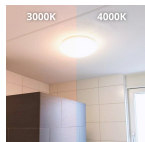

Specifications Noxion LED Bulkhead Corido White 22W 1839lm - 830 Warm White | 410mm - IP44 - Emergency 1H

[View Product](#)

General Information

SKU	245476
EAN	8719157043410
Manufacturer Code	8719157043410
Brand	Noxion
Manufacturer Name	Noxion LED Ceiling Light Corido IP44 22W 3000K Ø410mm + Emergency integration OMIM01.LD.0052
Any Lamp all-in warranty	4 Years
Average Lifetime (h)	30000

Technical Information

Technology	LED Integrated
Wattage	22W
Including bulb	Yes
Dimmable	Not Dimmable
Luminous Flux (Lumen)	1839lm
Luminous Efficacy (lm/W)	84
Optical Cover	Polycarbonate (PC)
Product Type Category	LED Bulkhead