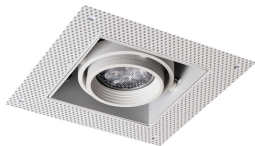

Specifications Noxion Recessed Spot Trimless Pro 1x MR16 Tiltable White | Cutout 97x97mm - GU10 Socket

[View Product](#)

General Information

SKU	237619
EAN	8719157010481
Manufacturer Code	2.11.8256
Brand	Noxion
Manufacturer Name	Nox Trimless Pro GU10 White - 1 Lamp
Any Lamp all-in warranty	2 Years

Technical Information

Technology	Fixture with Socket
Suitable for	GU10
Voltage (V)	220-240
Dimmable	Dimmable when using a Dimmable Bulb
Product Type Category	Spot with Socket

Fixture Information

Including bulb	No
Mounting Method	Recessed
Cut out (mm)	97x97
IP-rating	IP20
Colour of the Fixture	White

Tiltable	Yes
Series	Trimless Pro

Dimensions

Length (mm)	97
Width (mm)	97

Sensor Information

Type of sensor	No Sensor
----------------	-----------

Why Any-lamp?

 Order from the **largest lighting specialist** in Europe  **Customised** quotation