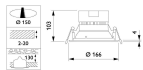

[View Product](#)

General Information

SKU	214407
EAN	8718696852705
Manufacturer Code	85270500
Brand	Philips
Manufacturer Name	DN130B LED10S/840 PSED-E II WH
Any Lamp all-in warranty	5 Years
Average Lifetime (h)	50000

Technical Information

Emergency Lighting	No Emergency Unit
Tiltable	No
Technology	LED Integrated
Replaces (Watt)	2x18
Wattage	11W
Voltage (V)	220-240
Dimmable	Dimmable
Colour Code	840 Cool White
Colour temperature (Kelvin)	4000 Cool White
Colour Rendering (Ra)	80-89
Colour of Light	White