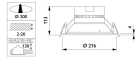

[View Product](#)

General Information

SKU	214401
EAN	8718696852255
Manufacturer Code	85225500
Brand	Philips
Manufacturer Name	DN130B LED20S/830 PSED-E II WH
Any Lamp all-in warranty	5 Years
Average Lifetime (h)	50000

Technical Information

Emergency Lighting	No Emergency Unit
Tiltable	No
Technology	LED Integrated
Replaces (Watt)	2x26
Wattage	22W
Voltage (V)	220-240
Dimmable	Dimmable
Colour Code	830 Warm White
Colour temperature (Kelvin)	3000 Warm White
Colour Rendering (Ra)	80-89
Colour of Light	White