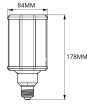

Specifications Philips TrueForce LED E27 HPL Frosted 25W 2900lm 360D - 740 Cool White | Replaces 80W

[View Product](#)

General Information

SKU	229880
EAN	8718696687024
Manufacturer Code	68702400
Brand	Philips
Manufacturer Name	TForce LED HPL ND 29-25W E27 740 FR
Full box quantity	6
Any Lamp all-in warranty	5 Years
Energy efficiency class	E
Energy efficiency class old	A++
Average Lifetime (h)	50000

Technical Information

Technology	LED
Product Type Category	E27 LED
Replaces (Watt)	80
Voltage (V)	220-240
Wattage	25W
Dimmable	Not Dimmable
Cap / Base	E27 (Edison screw)
Colour Code	740 Cool White
Colour temperature (Kelvin)	4000 Cool White

Dimensions

Height (mm)	178
Length (mm)	197
Diameter (mm)	84
Shape	Block

Why Any-lamp?

 Order from the **largest lighting specialist** in Europe  **Customised** quotation

 Up to **7 years warranty**  **Easy** return process