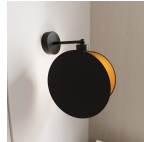

Specifications Emibig Wall Light Motif Steel Black | Suitable for 1x E27 - Max 15W

[View Product](#)

General Information

SKU	259892
EAN	5901738880788
Manufacturer Code	1325/K1
Brand	Emibig
Manufacturer Name	MOTIF K1 BLACK/GOLD
Any Lamp all-in warranty	5 Years

Fixture Information

IP-rating	IP20
Colour of the Fixture	Black
Housing	Steel
Series	Motif

Dimensions

Length (mm)	200
Width (mm)	220
Height (mm)	260
Diameter (mm)	900

Sensor Information

Type of sensor	No Sensor
----------------	-----------