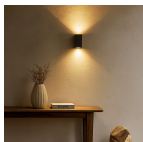

[View Product](#)

General Information

SKU	250631
EAN	5430004236030
Manufacturer Code	DLT009240004001
Brand	D'Lite
Manufacturer Name	Vrebos Aluminium body, clear glass diffuser, 220-240V/50-60Hz, 2xGU10 lampholder max:35W, bulb exclu
Any Lamp all-in warranty	2 Years

Technical Information

Technology	Fixture with Socket
Dimmable	Not Dimmable
Suitable for	GU10
Including bulb	No
Amount of bulbs required	2
Tiltable	No
Mounting Method	Wall mounted
Product Type Category	Decorative Lighting with Socket

Fixture Information

Fixture Connection	Cable