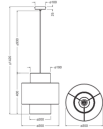

Specifications Ledvance Decor Wrap Cylinder Pendant Beige | 350mm - Suitable for E27

[View Product](#)

General Information

| | |
|--------------------------|--------------------------------------|
| SKU | 262537 |
| EAN | 4099854654862 |
| Brand | Ledvance |
| Manufacturer Name | DECOR WRAP CYLINDER PENDANT E27 LEDV |
| Any Lamp all-in warranty | 5 Years |
| Average Lifetime (h) | 0 |

Technical Information

| | |
|--------------------------|---------------------|
| Technology | Fixture with Socket |
| Voltage (V) | 220-240 |
| Wattage | 0W |
| Dimmable | Not Dimmable |
| Suitable for | E27 |
| Including bulb | No |
| Amount of bulbs required | 1 |
| Maximum Wattage Rating | 15 |
| Luminous Flux (Lumen) | 0lm |
| Tiltable | No |
| Mounting Method | Pendant |
| Emergency Lighting | No Emergency Unit |

Dimensions

| | |
|---------------|------|
| Width (mm) | 1420 |
| Height (mm) | 1420 |
| Diameter (mm) | 350 |

Sensor Information

| | |
|----------------|-----------|
| Type of sensor | No Sensor |
|----------------|-----------|