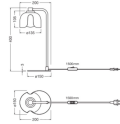

Specifications Ledvance Decor Corolle Table Lamp Black | Suitable for G9

[View Product](#)

General Information

SKU	262628
EAN	4099854654336
Brand	Ledvance
Manufacturer Name	DECOR COROLLE TABLE G9 BK LEDV
Any Lamp all-in warranty	5 Years
Average Lifetime (h)	0

Technical Information

Technology	Fixture with Socket
Voltage (V)	220-240
Wattage	0W
Dimmable	Not Dimmable
Suitable for	G9
Including bulb	No
Amount of bulbs required	1
Maximum Wattage Rating	5
Luminous Flux (Lumen)	0lm
Tiltable	No
Mounting Method	Table lamp
Optical Cover	Clear

Emergency Lighting	No Emergency Unit
Product Type Category	Decorative Lighting with Socket

Fixture Information

IP-rating	IP20
Colour of the Fixture	Black
Housing	Steel
Series	Decor Corolle

Dimensions

Length (mm)	150
Width (mm)	200
Height (mm)	400