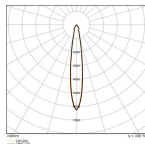

Specifications Ledvance LED Track Spot 3-Phase White 30W 3600lm - 930 Warm White | Best Colour Rendering

[View Product](#)

General Information

SKU	256440
EAN	4099854616365
Manufacturer Code	4099854616365
Brand	Ledvance
Manufacturer Name	TRACKLIGHT SPOT XR 30W 930 24DEG WT
Any Lamp all-in warranty	5 Years
Average Lifetime (h)	50000

Technical Information

Technology	LED Integrated
Wattage	30W
Replaces (Watt)	50
Voltage (V)	220-240
Dimmable	Not Dimmable
Colour Code	930 Warm White
Colour temperature (Kelvin)	3000 Warm White
Colour Rendering (Ra)	90-99
Colour of Light	White
Light colour options	Single Color
Luminous Flux (Lumen)	3600lm

Dimensions

Length (mm)	150
Width (mm)	80
Height (mm)	240
Diameter (mm)	80

Sensor Information

Type of sensor

Why Any-lamp?

No Sensor

Order from the **largest lighting specialist** in Europe

Customised quotation