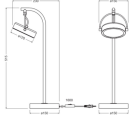

Specifications Ledvance Decor Puck Table Lamp Black 11W - 930 Warm White | Best Colour Rendering

[View Product](#)

General Information

SKU	262621
EAN	4099854611643
Brand	Ledvance
Manufacturer Name	DECOR PUCK TABLE 11W 930 BK LEDV
Any Lamp all-in warranty	5 Years
Average Lifetime (h)	30000

Dimensions

Length (mm)	150
Width (mm)	230
Height (mm)	515

Sensor Information

Type of sensor	No Sensor
----------------	-----------

Why Any-lamp?

 Order from the **largest lighting specialist** in Europe  **Customised** quotation