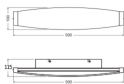

[View Product](#)

General Information

SKU	262558
EAN	4099854611483
Brand	Ledvance
Manufacturer Name	DECOR FLAT FELT WALL 13W 830 DG LEDV
Any Lamp all-in warranty	5 Years
Average Lifetime (h)	30000

Technical Information

Technology	LED Integrated
Voltage (V)	220-240
Wattage	13W
Dimmable	Not Dimmable
Amount of bulbs required	1
Colour Code	830 Warm White
Colour temperature (Kelvin)	3000 Warm White
Colour Rendering (Ra)	80-89
Colour of Light	White
Light colour options	Single Color
Luminous Flux (Lumen)	450lm
Luminous Efficacy (lm/W)	35