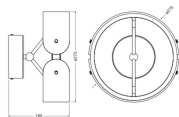

[View Product](#)

General Information

SKU	262546
EAN	4099854611438
Brand	Ledvance
Manufacturer Name	DECOR CURVE FELT WALL 20W 830 DG LEDV
Any Lamp all-in warranty	5 Years
Average Lifetime (h)	30000

Technical Information

Technology	LED Integrated
Voltage (V)	220-240
Wattage	20W
Dimmable	Not Dimmable
Amount of bulbs required	1
Colour Code	830 Warm White
Colour temperature (Kelvin)	3000 Warm White
Colour Rendering (Ra)	80-89
Colour of Light	White
Light colour options	Single Color
Beam Angle (degree)	100
Luminous Flux (Lumen)	530lm