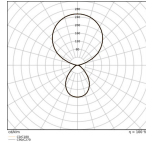

Specifications Ledvance LED Floor Lamp Compact Black 88W 12600lm - 840 Cool White | Dimmable