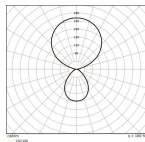

Specifications Ledvance LED Floor Lamp Compact White 88W 12600lm - 840 Cool White | Dimmable