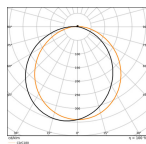

[View Product](#)

General Information

SKU	254854
EAN	4099854481031
Manufacturer Code	4099854481031
Brand	Ledvance
Manufacturer Name	BLKH CBO RD EYELID 325 WT LEDV
Full box quantity	1

Technical Information

Emergency Lighting	No Emergency Unit
Mounting Method	Wall mounted
Colour of the Fixture	White
Product Type Category	Accessory - Bulkhead

Dimensions

Height (mm)	77
Diameter (mm)	325

Why Any-lamp?

Order from the **largest lighting specialist** in Europe **Customised** quotation

Sensor Information

Up to **7 years warranty**

Easy return process

Type of sensor	No Sensor