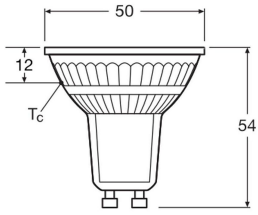

Specifications Ledvance LED Spot GU10 PAR16 3.1W 350lm 120D - 840 Cool White | Replaces 35W

[View Product](#)

General Information

SKU	256896
EAN	4099854458125
Manufacturer Code	4099854458125
Brand	Ledvance
Manufacturer Name	LED PAR16 P 3.1W 840 GU10
Full box quantity	1
Any Lamp all-in warranty	4 Years
Energy efficiency class	E
Average Lifetime (h)	15000

Technical Information

Technology	LED
Product Type Category	GU10 LED
Replaces (Watt)	35
Voltage (V)	220-240
Wattage	3.1W
Beam Angle (degree)	120
Dimmable	Not Dimmable
Cap / Base	GU10
Colour Code	840 Cool White

Lamp Information

Bulb finish	Clear
Series	LED PAR16 P

Dimensions

Length (mm)	54
Diameter (mm)	50
Shape	Reflector
Exact shape	PAR16

Why Any-lamp?

 Order from the **largest lighting specialist** in Europe  **Customised** quotation