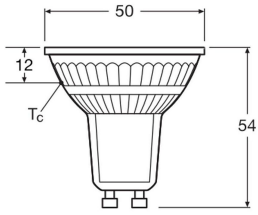

## Specifications Ledvance LED Spot GU10 PAR16 3.1W 350lm 120D - 827 Extra Warm White | Replaces 32W

[View Product](#)

### Technical Information

Technology	LED
Product Type Category	GU10 LED
Replaces (Watt)	35
Voltage (V)	220-240
Wattage	3.1W
Beam Angle (degree)	120
Dimmable	Not Dimmable
Cap / Base	GU10
Colour Code	827 Extra Warm White

## Dimensions

Length (mm)	54
Diameter (mm)	50
Shape	Reflector
Exact shape	PAR16