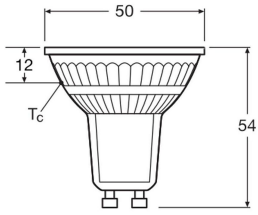

Specifications Ledvance LED Spot GU10 PAR16 3.7W 350lm 36D - 827 Extra Warm White | Replaces 35W

[View Product](#)

General Information

SKU	256886
EAN	4099854458026
Manufacturer Code	4099854458026
Brand	Ledvance
Manufacturer Name	LED PAR16 P 3.7W 827 GU10
Full box quantity	1
Any Lamp all-in warranty	4 Years
Energy efficiency class	E
Average Lifetime (h)	15000

Technical Information

Technology	LED
Product Type Category	GU10 LED
Replaces (Watt)	35
Voltage (V)	220-240
Wattage	3.7W
Beam Angle (degree)	36
Dimmable	Not Dimmable
Cap / Base	GU10
Colour Code	827 Extra Warm White

Lamp Information

Bulb finish	Clear
Series	LED PAR16 P

Dimensions

Length (mm)	54
Diameter (mm)	50
Shape	Reflector
Exact shape	PAR16

Why Any-lamp?

 Order from the **largest lighting specialist** in Europe  **Customised** quotation