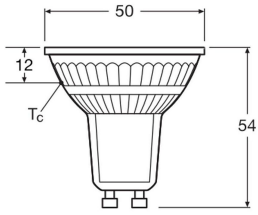

Specifications Ledvance LED Spot GU10 PAR16 2.4W 230lm 36D - 827 Extra Warm White | Replaces 35W

[View Product](#)

General Information

SKU	256905
EAN	4099854457968
Manufacturer Code	4099854457968
Brand	Ledvance
Manufacturer Name	LED PAR16 P 2.4W 827 GU10
Full box quantity	1
Any Lamp all-in warranty	4 Years
Energy efficiency class	E
Average Lifetime (h)	15000

Technical Information

Technology	LED
Product Type Category	GU10 LED
Replaces (Watt)	35
Voltage (V)	220-240
Wattage	2.4W
Beam Angle (degree)	36
Dimmable	Not Dimmable
Cap / Base	GU10
Colour Code	827 Extra Warm White

Lamp Information

Bulb finish	Clear
Series	LED PAR16 P

Dimensions

Length (mm)	54
Diameter (mm)	50
Shape	Reflector
Exact shape	PAR16

Why Any-lamp?

 Order from the **largest lighting specialist** in Europe  **Customised** quotation