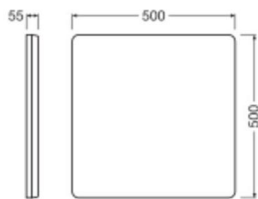

Specifications Ledvance LED Bulkhead Surface Flat Light Sources Square White 23W 3780lm - 830-840 CCT | 500mm - IP20

[View Product](#)

General Information

SKU	250890
EAN	4099854312274
Manufacturer Code	4099854312274
Brand	Ledvance
Manufacturer Name	SURFACE FLAT LIGHT SOURCES 500 SQ 27W 830 840 SF FLAT
Any Lamp all-in warranty	5 Years
Average Lifetime (h)	100000

Technical Information

Technology	LED Integrated
Wattage	23W
Voltage (V)	30-40
Dimmable	Not Dimmable
Colour Code	830 Warm White, 840 Cool White
Colour temperature (Kelvin)	3000 Warm White, 4000 Cool White
Colour Rendering (Ra)	80-89
Colour of Light	White
Light colour options	CCT
Luminous Flux (Lumen)	3780lm
Luminous Efficacy (lm/W)	140

Dimensions

Length (mm)	500
Width (mm)	500
Height (mm)	55

Sensor Information

Type of sensor	No Sensor
----------------	-----------

Why Any-lamp?

 Order from the **largest lighting specialist** in Europe  **Customised** quotation