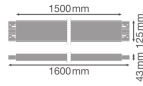

Specifications Ledvance Linear Indiviled Infill Black 1500

[View Product](#)

General Information

SKU	262645
EAN	4099854297021
Brand	Ledvance
Manufacturer Name	LN INV INFILL 1500 BK LEDV
Full box quantity	1
Any Lamp all-in warranty	5 Years

Technical Information

Average Lifetime (h)	0
Wattage	0W
Emergency Lighting	No Emergency Unit
Mounting Method	Ceiling
Colour of the Fixture	Black
Housing	Aluminium
Product Type Category	Accessory - Other

Lamp Information

Series	LINEAR INDIVILED INFILL

Dimensions