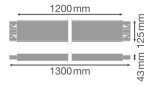

Specifications Ledvance Linear Indiviled Infill Black 1200

[View Product](#)

General Information

SKU	262641
EAN	4099854297007
Brand	Ledvance
Manufacturer Name	LN INV INFILL 1200 BK LEDV
Full box quantity	1
Any Lamp all-in warranty	5 Years

Technical Information

Average Lifetime (h)	0
Wattage	0W
Emergency Lighting	No Emergency Unit
Mounting Method	Ceiling
Colour of the Fixture	Black
Housing	Aluminium
Product Type Category	Accessory - Other

Lamp Information

Series	LINEAR INDIVILED INFILL

Dimensions