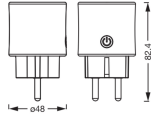

General Information

SKU	261389
EAN	4099854295256
Brand	Ledvance
Manufacturer Name	SMART+ ZIGBEE Plug EU Black
Full box quantity	4
Any Lamp all-in warranty	3 Years

Technical Information

Voltage (V)	220-240
Wattage	0W
Maximum Wattage Rating	3680 W
Dimmable	Not Dimmable
Colour of material	Black
IP-rating	IP20
Product Type Category	Power Plug

[Why Any-lamp?](#)

Dimensions

Order from the largest lighting specialist in Europe Customised quotation	
Height (mm)	82
Up to 7 years warranty Easv return process	
Diameter (mm)	48