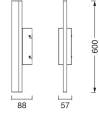

Specifications Ledvance LED Wall Light Bathroom Orbis Mirror White 10W 950lm - 830-840 CCT | IP44 - Touch Dimmable

[View Product](#)

General Information

SKU	261267
EAN	4099854279270
Brand	Ledvance
Manufacturer Name	Orbis Mirror 60CM Click CCT DIM IP44 White
Any Lamp all-in warranty	5 Years
Average Lifetime (h)	30000

Technical Information

Technology	LED Integrated
Voltage (V)	220-240
Wattage	10W
Dimmable	Dimmable with Touch
Colour Code	830 Warm White, 840 Cool White
Colour temperature (Kelvin)	3000 Warm White, 4000 Cool White
Colour Rendering (Ra)	80-89
Colour of Light	White
Light colour options	CCT
Beam Angle (degree)	180
Luminous Flux (Lumen)	950lm
Luminous Efficacy (lm/W)	95

Dimensions

Length (mm)	600
Width (mm)	88
Height (mm)	57

Sensor Information

Type of sensor	No Sensor
----------------	-----------

Why Any-lamp?

 Order from the **largest lighting specialist** in Europe  **Customised** quotation