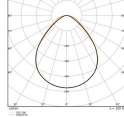

Specifications Ledvance LED Panel Eco  
36W 3600lm - 830 Warm White |  
60X60cm - UGR <19

[View Product](#)

## Technical Information

Technology	LED Integrated
Replaces (Watt)	4x18
Wattage	36W
Voltage (V)	220-240
Dimmable	Not Dimmable
Colour Code	830 Warm White
Colour temperature (Kelvin)	3000 Warm White
Colour Rendering (Ra)	80-89
Colour of Light	White
Light colour options	Single Color
Luminous Flux (Lumen)	3600lm

## Dimensions

LED panel size	60x60cm
Length (mm)	595
Width (mm)	595
Height (mm)	32