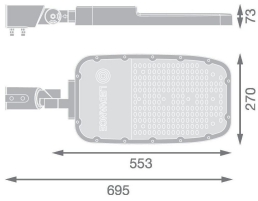

Specifications Ledvance LED Streetlight Area Extra Large RV35St Aluminium Grey 150W 20250lm 155X69D - 740 Cool White | IP66 - Asymmetrical

[View Product](#)

General Information

SKU	251127
EAN	4099854080012
Manufacturer Code	4099854080012
Brand	Ledvance
Manufacturer Name	STREETLIGHT AREA EXTRA LARGE RV35ST 150W 740 RV35ST GY
Any Lamp all-in warranty	5 Years
Average Lifetime (h)	100000

Technical Information

Technology	LED Integrated
Wattage	150W
Voltage (V)	100 - 240
Dimmable	Not Dimmable
Colour Code	740 Cool White
Colour temperature (Kelvin)	4000 Cool White
Colour Rendering (Ra)	70-79
Colour of Light	White
Light colour options	Single Color
Luminous Flux (Lumen)	20250lm
Luminous Efficacy (lm/W)	135

Beam Angle (degree)	155x69
Power factor	>0.90
Product Type Category	LED Streetlight

Fixture Information

Mounting Method	Post top
Fixture Connection	Other
Optical Cover	PC (Polycarbonate)
Light Distribution	Asymmetrical
IP-rating	IP66
Impact Protection (IK)	IK08 - 5 joules
Operating Temperature	-30 to +50
Colour of the Fixture	Grey
Housing	Aluminium
Colour of material	Grey
Emergency Lighting	No Emergency Unit
Series	STREETLIGHT AREA EXTRA LARGE RV35ST

Dimensions

Length (mm)	553
Width (mm)	270
Height (mm)	73

Why Any-lamp?

Sensor Information

 **Order from the largest lighting specialist in Europe**  **Customised quotation**
Type of sensor:  **No Sensor**