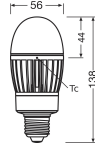

**Specifications Ledvance LED Bulb HQL  
LED P E27 14.5W 2000lm - 840 Cool  
White | Replaces 50W**

[View Product](#)

## Technical Information

Technology	LED
Product Type Category	E27 LED
Replaces (Watt)	50
Voltage (V)	220-240
Wattage	14.5W
Dimmable	Not Dimmable
Cap / Base	E27 (Edison screw)
Colour Code	840 Cool White
Colour temperature (Kelvin)	4000 Cool White

## Dimensions

Length (mm)	138
Diameter (mm)	55
Shape	Elliptical