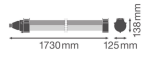

Specifications Ledvance Waterproof Batten Damp Proof Max PC 38W 6000lm - 840 Cool White | 150cm - Replaces 2x58W

[View Product](#)

## Technical Information

Technology	LED Integrated
Replaces (Watt)	2x58
Wattage	38W
Voltage (V)	220-240
Dimmable	Not Dimmable
Colour of Light	White
Colour Code	840 Cool White
Colour temperature (Kelvin)	4000 Cool White
Colour Rendering (Ra)	80-89
Light colour options	Single Color
Luminous Flux (Lumen)	6000lm

Luminous Efficacy (lm/W)	158
Power factor	>0.70
Length	150cm
Product Type Category	LED Waterproof Batten

## Dimensions

Length (mm)	1730
Width (mm)	125
Height (mm)	138