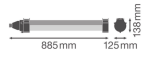

Specifications Ledvance Waterproof
Batten Damp Proof Max PC 25W
3500lm - 840 Cool White | 60cm -
Replaces 2x18W

[View Product](#)

General Information

SKU	254982
EAN	4058075849792
Manufacturer Code	4058075849792
Brand	Ledvance
Manufacturer Name	DP MAX 600 S 25W 840 VW IP69 LEDV
Any Lamp all-in warranty	5 Years
Average Lifetime (h)	100000

Technical Information

Technology	LED Integrated
Replaces (Watt)	2x18
Wattage	25W
Voltage (V)	220-240
Dimmable	Not Dimmable
Colour of Light	White
Colour Code	840 Cool White
Colour temperature (Kelvin)	4000 Cool White
Colour Rendering (Ra)	80-89
Light colour options	Single Color
Luminous Flux (Lumen)	3500lm

Luminous Efficacy (lm/W)	140
Power factor	>0.70
Length	60cm
Product Type Category	LED Waterproof Batten

Fixture Information

Mounting Method	Surface
Fixture Connection	PI [Push-in connector]
Optical Cover	Opal
IP-rating	IP66
Impact Protection (IK)	IK10 - 20 joules
Operating Temperature	-25 to +45
Housing	PC (Polycarbonate)
Colour of the Fixture	Grey
Emergency Lighting	No Emergency Unit

Dimensions

Length (mm)	885
Width (mm)	125
Height (mm)	138

Sensor Information

Type of sensor

Why Any-lamp?

No Sensor

Order from the **largest lighting specialist** in Europe

Customised quotation