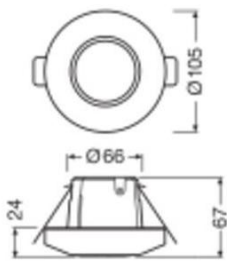

Specifications Ledvance Dali-2 Sensors Light/Presence-40X5 IR Recessed

[View Product](#)

General Information

SKU	250933
EAN	4058075843868
Manufacturer Code	4058075843868
Brand	Ledvance
Manufacturer Name	DALI-2 SENSORS LIGHT/PRESENCE-40X5 INFRARED CEILING INTEGRATION
Full box quantity	24
Any Lamp all-in warranty	5 Years

Technical Information

Wattage	0.1W
Voltage (V)	10-22,5
IP-rating	IP20
Fixture Connection	Screwless terminal
Mounting Method	Recessed
Product Type Category	Accessory - Sensor

Lamp Information

Series	DALI-2 SENSORS
--------	----------------

Dimensions

Height (mm)	67
Width (mm)	105
Diameter (mm)	105

Sensor Information

Type of sensor	Light Sensor
Sensor Detection Angle (degree)	360
Sensor Time Setting	Dali-2 configurable

Why Any-lamp?

 Order from the **largest lighting specialist** in Europe  **Customised** quotation