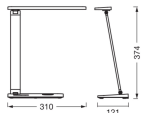

[View Product](#)

General Information

SKU	262502
EAN	4058075843004
Brand	Ledvance
Manufacturer Name	OFFICE LINE DESK BANKER 17WCCTDICWTLEDV
Any Lamp all-in warranty	5 Years
Average Lifetime (h)	25000

Technical Information

Technology	LED Integrated
Voltage (V)	220-240
Wattage	17W
Dimmable	Dimmable with Touch
Amount of bulbs required	1
Colour Code	830 Warm White, 840 Cool White, 865 Daylight
Colour temperature (Kelvin)	3000 Warm White, 4000 Cool White, 6500 Daylight
Colour Rendering (Ra)	80-89
Colour of Light	White
Light colour options	CCT
Luminous Efficacy (lm/W)	38
Power factor	>0.70