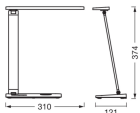

[View Product](#)

General Information

SKU	262496
EAN	4058075842984
Brand	Ledvance
Manufacturer Name	OFFICE LINE DESK BANKER 17WCCTDICBKLEDV
Any Lamp all-in warranty	5 Years
Average Lifetime (h)	25000

Technical Information

Technology	LED Integrated
Voltage (V)	220-240
Wattage	17W
Dimmable	Dimmable with Touch
Amount of bulbs required	1
Colour Code	830 Warm White, 840 Cool White, 865 Daylight
Colour temperature (Kelvin)	3000 Warm White, 4000 Cool White, 6500 Daylight
Colour Rendering (Ra)	80-89
Colour of Light	White
Light colour options	CCT
Luminous Efficacy (lm/W)	27
Power factor	>0.70